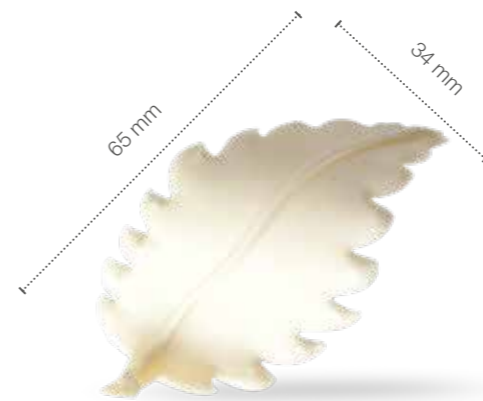

94-100 mm

Turitella white/dark
2.76333.820 (± 117 pcs)

62-65 mm

Ø 10 mm

Tornado white/dark
2.76362.822 (± 570 pcs)

Ø 8.8 mm

40 mm

Duo chocolate mistrals
2.76168.822 (2.5 kg)

Ø 65 mm

30 mm

Ballerina cup dark
2.76009.823 (84 pcs)

Pink flower
2.76799.822 (± 302 pcs)

Buttercup
2.76802.822 (± 302 pcs)

Acorn
2.76736.820 (40 pcs)

White leaf 3d
2.76000.009 (96 pcs)

Oak leaf
2.76735.823 (156 pcs)